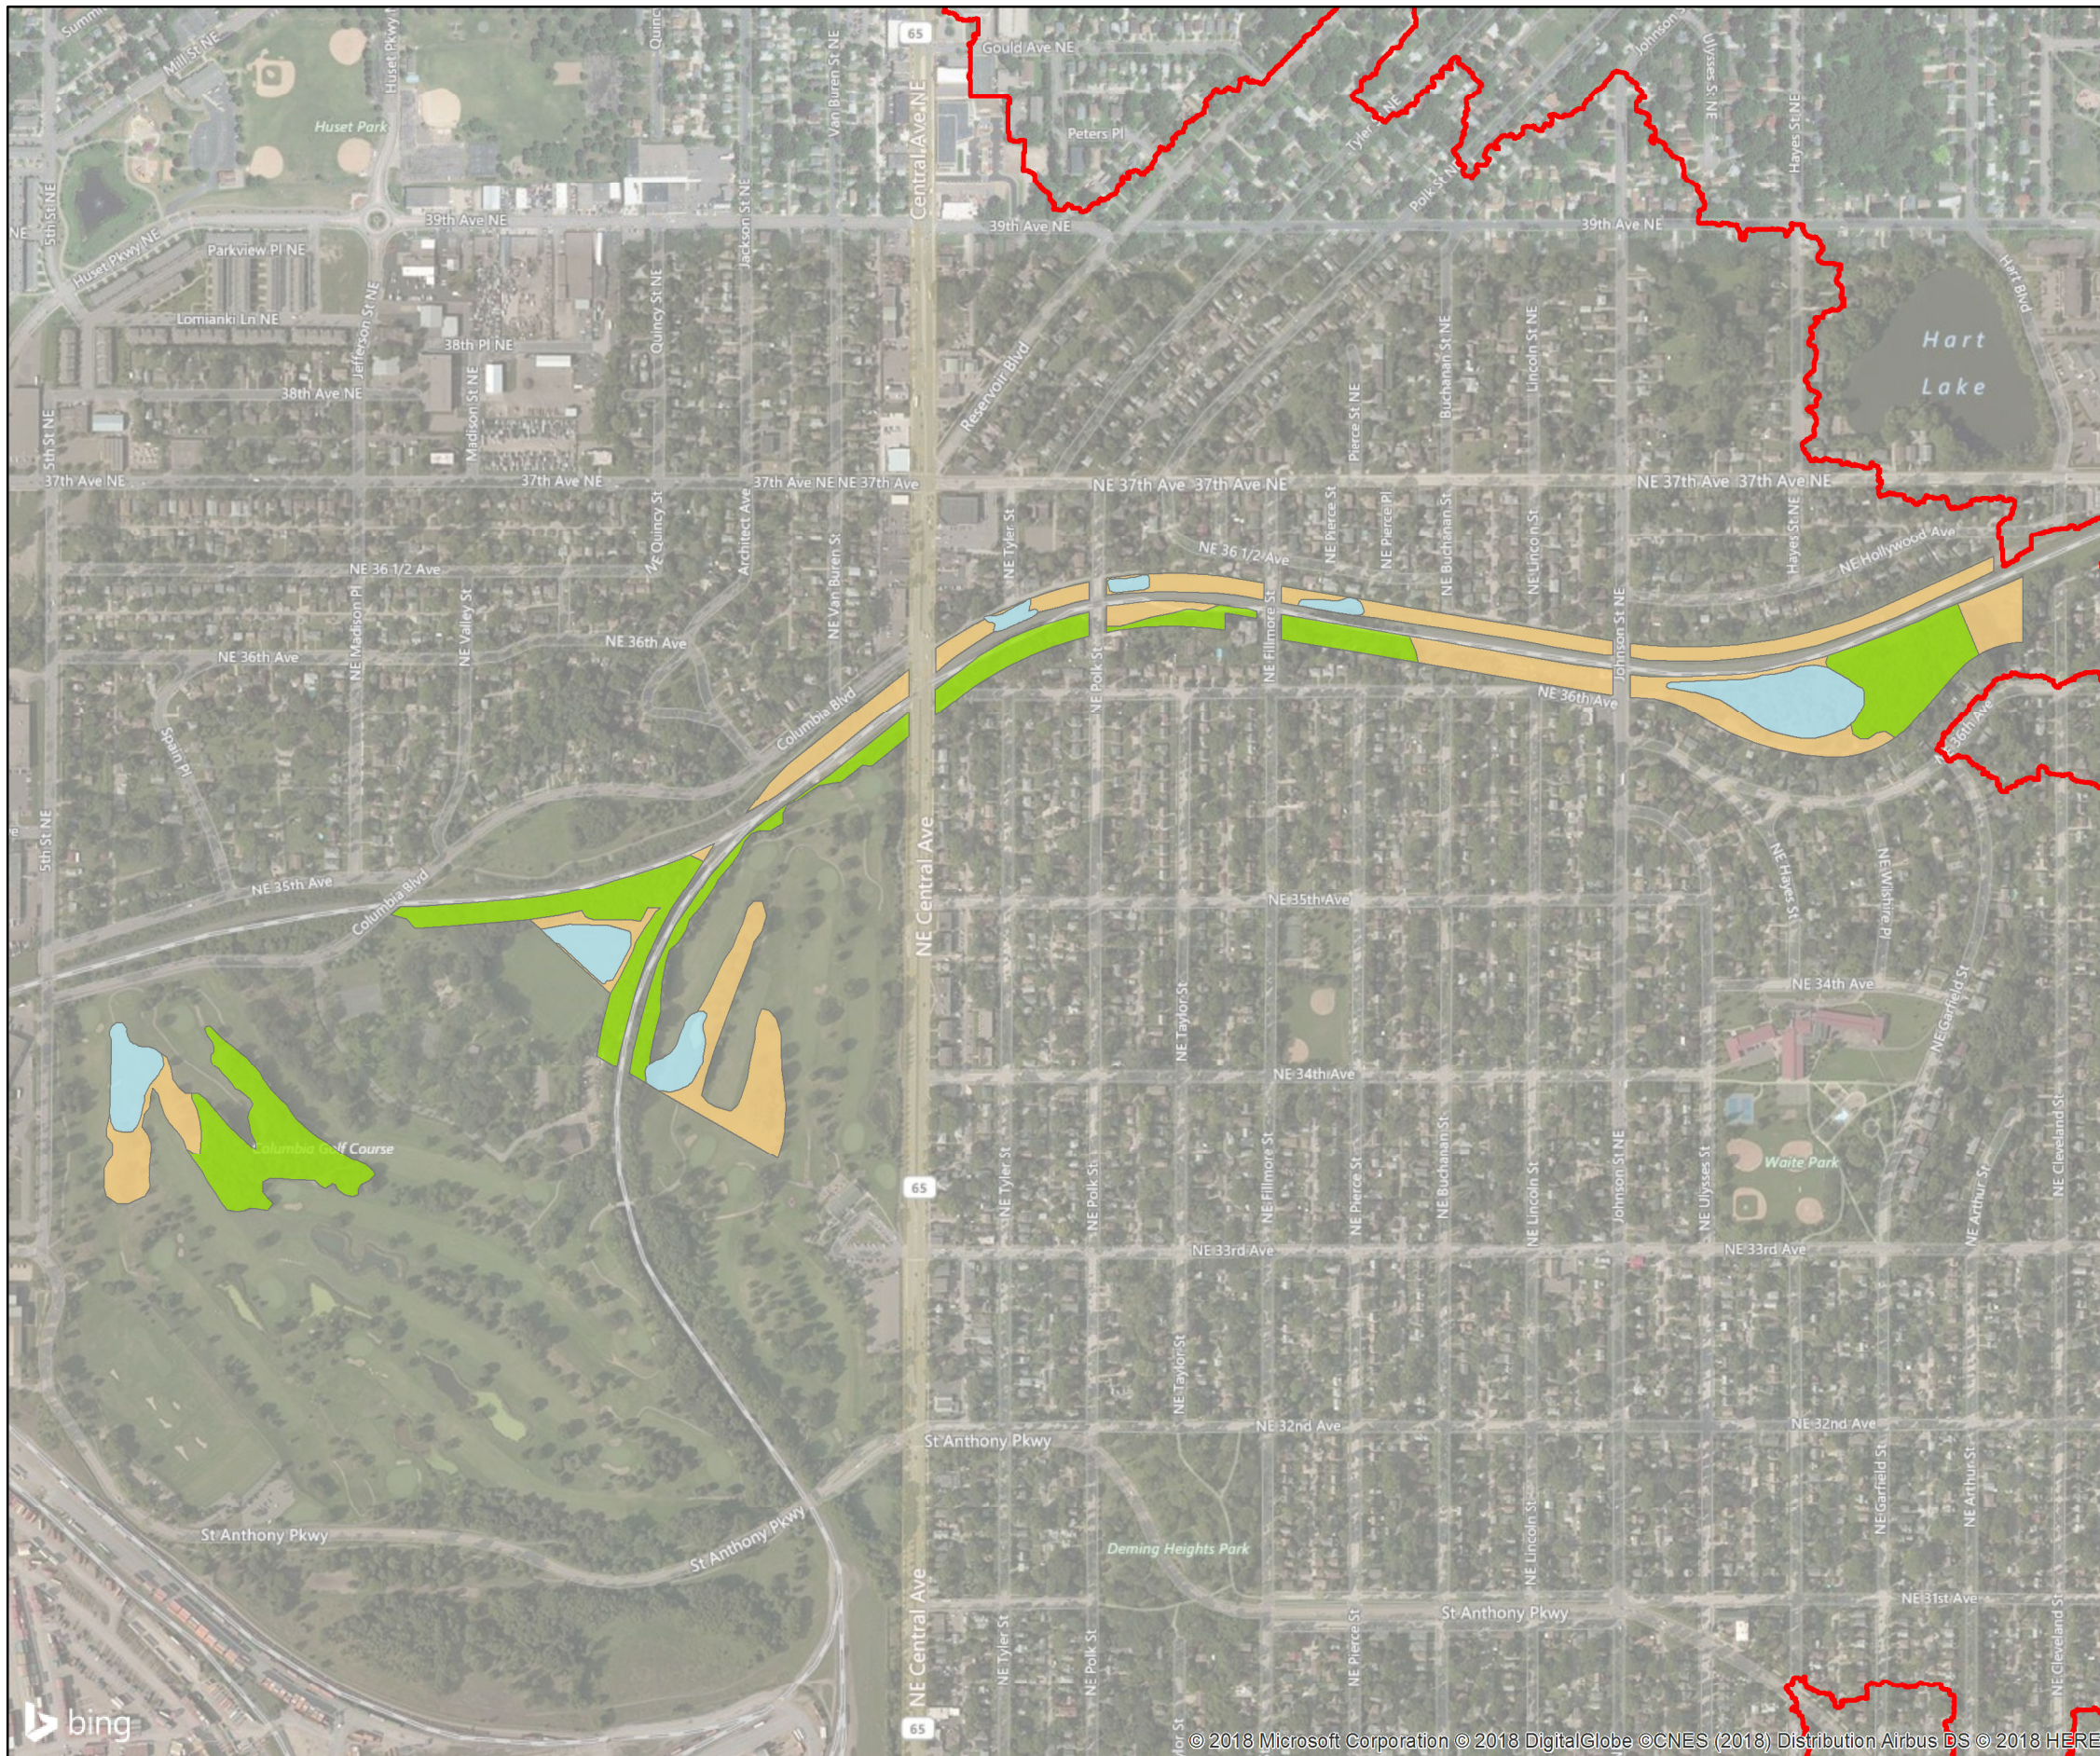

MWMO 1NE Watershed

North Scenario Restoration Zones

 1NE Watershed Boundary

Restoration Zone

 Basin (see SRF plans)

 Mesic Prairie/Savanna

 Restored Forest/Woodland

Data Sources:
- MWMO
- Hennepin County
- Bing basemap

AES Project Number: 17-0301
Date: 5/31/18
File Name: 1NE_AES resto zones_2018-05-31

21938 Mushtown Road
Prior Lake, MN 55372
952-447-1919
www.appliedeco.com